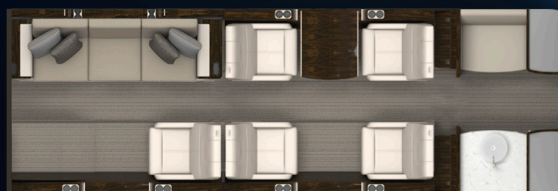

LEARJET 60 | N314CM

This cabin will accommodate up to seven passengers. Features include free domestic Gogo wireless internet, leather seats, mini galley, open bar and Airshow. The Learjet 60 can reach a cruise speed of .81 Mach after climbing to its cruise level in just 18.5 minutes, way beyond the capabilities of any competing light private jet. It has great runway performance and low fuel burn, making it a great candidate for efficient, fast private jet travel.

▶ SEATS

- Five captain's chairs
- Two place divan

▶ CAPABILITIES

- Cruising Speed: 483 mph
- Range: 2,783 statute miles
- Duration: 5.0 hours
- Cruising Altitude: 45,000 feet

818.742.6666 | charter@pegjet.com | www.pegjet.com