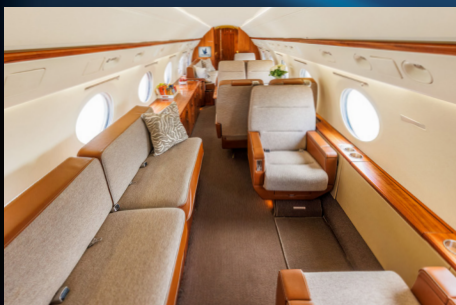

### ▶ SEATS

- (2) Four place divan with two captain's chairs
- Four place conference table

### ▶ CAPABILITIES

- Cruising Speed: 585 mph
- Range: 6,675 statute miles
- Duration: 13.5 hours
- Cruising Altitude: 51,000 feet

*This large, stand-up cabin (6' 1") will accommodate up to 16 passengers in a luxurious setting. Features include free domestic Gogo wireless internet, worldwide satellite phone, an aft full gourmet galley, open bar, entertainment system with CD and DVD player, iPod interface, Airshow, leather seats, 110 volt outlet, and two private enclosed lavatories.*