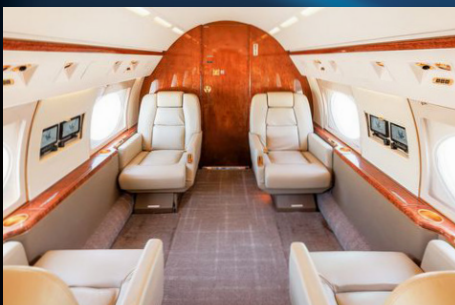

GIV-SP | N415MA

► SEATS

- Four captain's chairs
- (1) Three place divan with two captain's chairs
- Four place conference table

► BERTHS

- Four single beds
- One double bed

► CAPABILITIES

- Cruising Speed: 550 mph
- Range: 4,987 statute miles
- Duration: 9 hours
- Cruising Altitude: 45,000 feet

This large, stand-up cabin (6' 1") will accommodate up to 13 passengers in a luxurious setting. Features include free domestic Gogo wireless internet, worldwide satellite phone, aft full gourmet galley, open bar, entertainment system with CD and DVD player, iPod interface, Airshow, leather seats, 110 volt outlet, and two private enclosed lavatories.